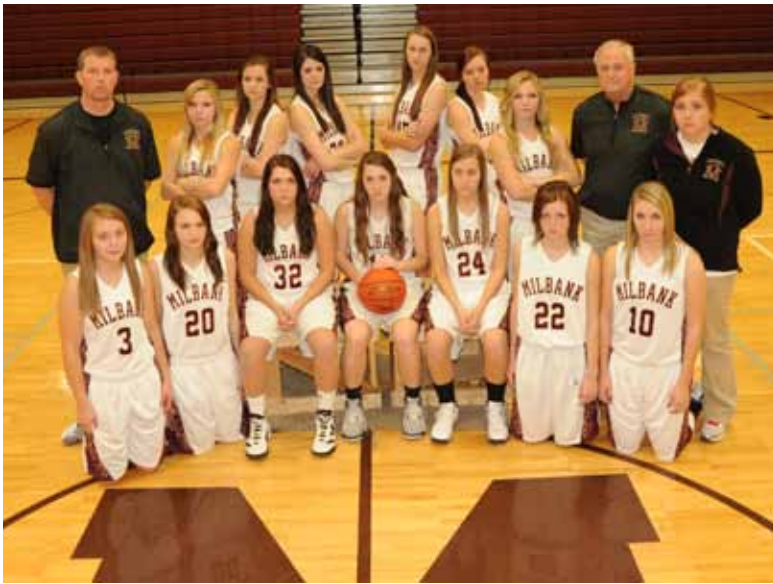

Milbank Area

Bulldogs

Front row- Mikayla Street, Morgan Schmitt, Abbie Snaza, Maddie Foss, Tiffany Mielitz, Cara Berkner, Mikayla Wendland;

Back row- Head Coach Joe Frederiksen, Kirsten Biersbach, Brittany Ackerman, McKenzie Mertens, Caryssa Mielitz, Kaley Withers, Gretchen Biersbach, Ass't. Coach Rick Swenson, Ass't Coach Abbey Trapp.

Wh.	Dk.	Name	Height	Pos.	Grade
3	3	Mikayla Street	5'6	G	10
4	4	Gretchen Biersbach	5'3	G	11
5	5	Kirsten Biersbach	5'3	G	11
10	10	Mikayla Wendland	5'7	G	11
12	12	Maddie Foss	5'6	G	12
20	20	Morgan Schmitt	5'5	G	10
24	24	Tiffany Mielitz	5'9	F	12
30	30	McKenzie Mertens	6'0	P	11
32	32	Abbie Snaza	5'8	G	12
34	34	Brittany Ackerman	5'11	F	11
40	40	Kaley Withers	5'9	P	11
45	45	Caryssa Mielitz	6'1	P	9

Head Coach: Joe Frederiksen

Asst. Coaches: Rick Swenson, Abbey Trapp

Managers: Hannah Rick, Katie Cannedy, MyKayla Thyne, Eliza DiNatale, Flavia Hasenboehler

Ath. Trainer: Wade Van Dover - Big Stone Therapies

Cheerleaders: Patricia Friere Deus, Lindsey Geyer, Jessica Mogard, Savannah Mork

Cheer Coach: April Anderson/Lindsey Lanphere

Superintendent: Tim Graf

Principal: Dan Snaza

Ath. Director: Boyd Sussex

School Colors: Maroon/ Vegas Gold

School Song: Milbank High

Fire Safety First

413 N Congress St, Aberdeen ~ (605) 229-2270

HARR
Motors

www.harrmotors.com ~ 605-225-3078 ~ 1-800-658-3463

PRODUCERS
Hybrids

John Wheeting
605/228-3309
Groton

Ken's **FOOD FAIR**
& **SHELL EXPRESS**